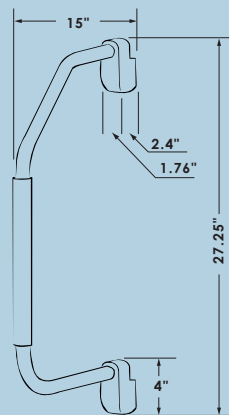

Molded, All-Weather Assist Handle

- Strong, textured poly plastic handle
- Available in black, gray, white, bright white and khaki
- Exterior finger grips
- Hidden fasteners provide a clean appearance

ITEM NUMBER	FINISH	LENGTH	CASE QTY
86400-4	Black	11"	100
86400-6	Gray		
86400-18	Khaki		
86400-19	Bright White		

Folding Assist Handle

A cleverly designed assist handle that can be opened for entry or exit and stowed tightly away during travel.

Stow & Go™ Folding Assist Handle

- Opens for assistance upon entering the RV and folds into a stowed position for traveling
- Ribbed & padded EVA padding provides comfort
- Available in faux stainless steel, black or white
- Provides over 7/8" door clearance
- Lighted option available
  [Contact ITC for information]

ITEM NUMBER	FINISH	FASTENERS	CASE QTY
86472-FSS/B	Faux Stainless	Hidden	36
86472-W/B	White		
86472-B/B	Black