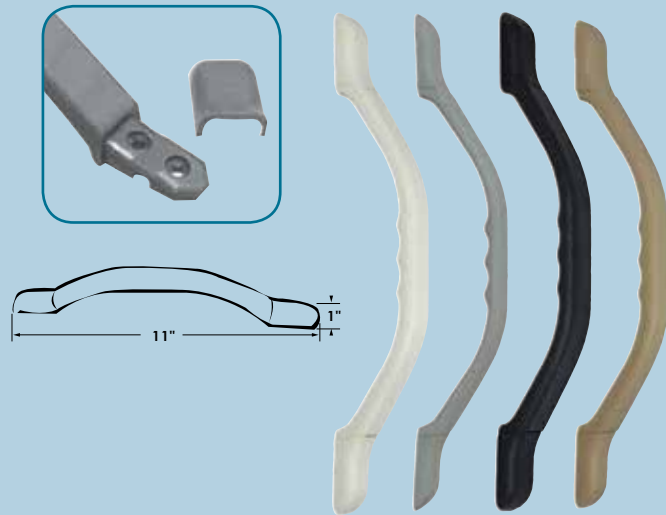

Molded, All-Weather Assist Handle

- Strong, textured poly plastic handle
- Available in black, gray, white, bright white and khaki
- Exterior finger grips
- Hidden fasteners provide a clean appearance

ITEM NUMBER	FINISH	LENGTH	CASE QTY
86400-4	Black	11"	100
86400-6	Gray		
86400-18	Khaki		
86400-19	Bright White		

Folding Assist Handle

A cleverly designed assist handle that can be opened for entry or exit and stowed tightly away during travel.

Stow & Go™ Folding Assist Handle

- Opens for assistance upon entering the RV and folds into a stowed position for traveling
- Ribbed & padded EVA padding provides comfort
- Available in faux stainless steel, black or white
- Provides over 7/8" door clearance
- Lighted option available
  [Contact ITC for information]