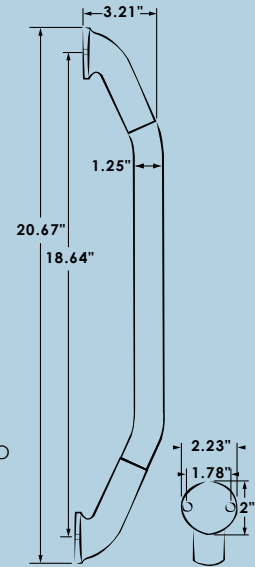

Formed IllumaGrip® Assist Handle

- 20" Long with 1.25" diameter solid acrylic
- 1.25" diameter acrylic features embedded highly reflective lines
- Available with brushed or highly polished end caps in 304 stainless steel
- Choose your handles lit or unlit
- Customized screen printing available*
- Each end cap has two mounting holes
- Pull testing exceeds 400 pounds
- Covered under patent # 6592240 & 7374319