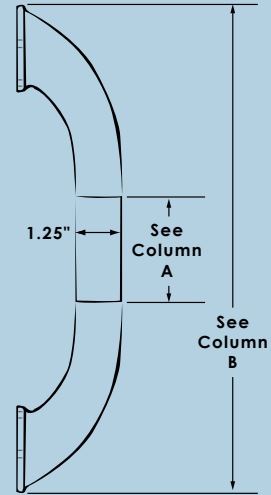

Assist Handles

Straight IllumaGrip® Assist Handle

- Various lengths available - 13", 18", 24" & 34.75"
- 1.25" diameter acrylic features embedded highly reflective lines
- Available with brushed or highly polished end caps in 304 stainless steel
- Choose your handles lit or unlit
- Each end cap has four mounting holes
- Customized screen printing available*
- Pull testing exceeds 400 pounds
- Covered under patent # 6592240 & 7374319

This handle can be
LIGHTED

Handle Item #	A	B
86436-XX/YY-12	3.5"	13"
86436-XX/YY-18	8.5"	18"
86436-XX/YY-24	14.5"	24"
86436-XX/YY-34.75	25.25"	34.75"