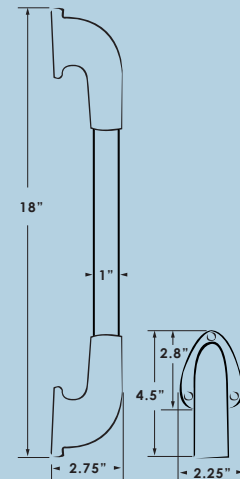

Economical IllumaGrip® Assist Handle

- 18" Long with 1" diameter solid acrylic
- Available with black or white end caps
- Cost-effective handle with high-end style
- Choose your handles lit or unlit
- Customized screen printing available*
- Pull testing exceeds 400 pounds
- Covered under patent # 6592240 & 7374319

This handle can be
LIGHTED