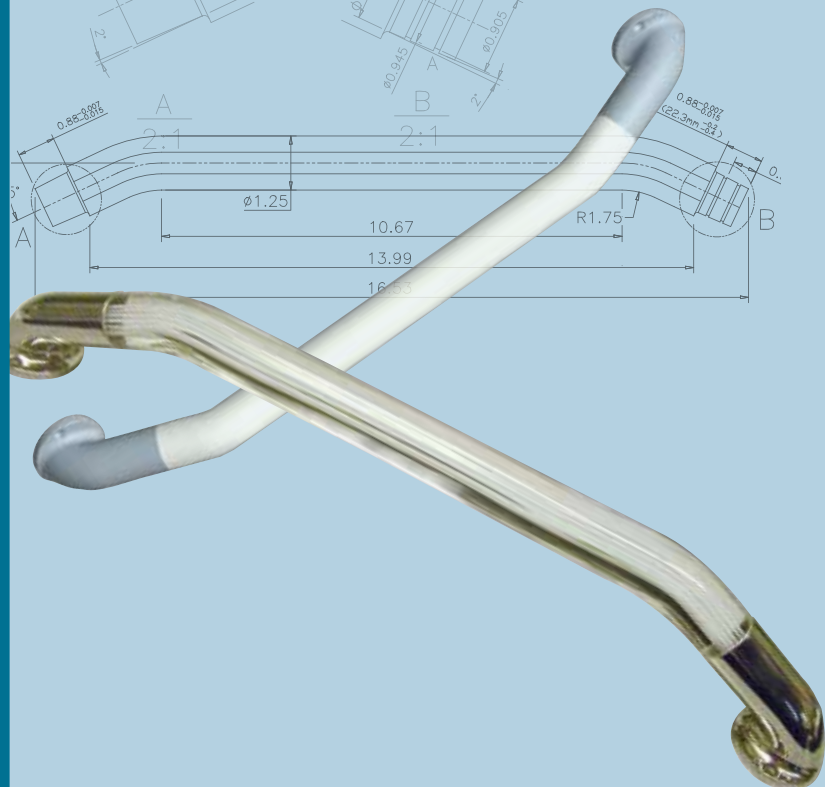

ASSIST HANDLES

Assist Handles

Straight, Formed, Lighted,
and Folding

STRAIGHT ASSIST HANDLES

The straight IllumaGrip® handles feature either 1" or 1.25" acrylic with various end caps and custom screen printing in a variety of different lengths so you can have consistency in aesthetics throughout your unit.

FORMED ASSIST HANDLES

Our formed IllumaGrip® is created to allow a little more distance behind the handle. The impressive 1.25" acrylic is heat formed and has become a major player in the assist handle world.

FOLDING ASSIST HANDLES

Our Stow & Go™ folding assist handle can be opened for entry or exit, but then stows tightly to the wall when the vehicle is underway.