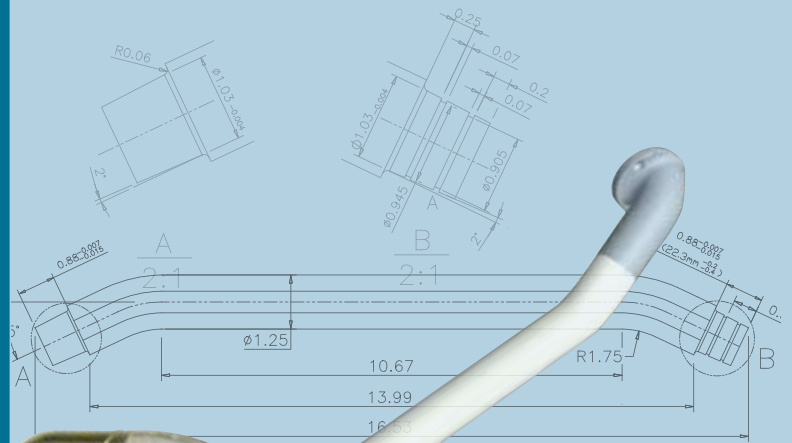

ASSIST HANDLES

Assist Handles

Straight, Formed, Lighted,
and Folding

STRAIGHT ASSIST HANDLES

The straight IllumaGrip® handles feature either 1" or 1.25" acrylic with various end caps and custom screen printing in a variety of different lengths so you can have consistency in aesthetics throughout your unit.

FORMED ASSIST HANDLES

Our formed IllumaGrip® is created to allow a little more distance behind the handle. The impressive 1.25" acrylic is heat formed and has become a major player in the assist handle world.

FOLDING ASSIST HANDLES

Our Stow & Go™ folding assist handle can be opened for entry or exit, but then stows tightly to the wall when the vehicle is underway.