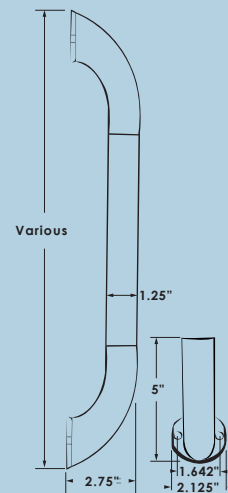

Shown with brushed stainless end caps

Lighted Handle Options:

ITEM NUMBER	END CAPS	LENGTH	CASE QTY
86435-SS/CL-12	Polished Stainless	13"	12
86435-BS/CL-12	Brushed Stainless		
86435-SS/CL-18	Polished Stainless	18"	
86435-BS/CL-18	Brushed Stainless		
86435-SS/CL-24	Polished Stainless	24"	
86435-BS/CL-24	Brushed Stainless		
86435-SS/CL34.75	Polished Stainless	34.75"	
86435-BS/CL34.75	Brushed Stainless		

Unlighted Handle Options:

ITEM NUMBER	END CAPS	LENGTH	CASE QTY
86435-SS/OO-12	Polished Stainless	13"	12
86435-BS/OO-12	Brushed Stainless		
86435-SS/OO-18	Polished Stainless	18"	
86435-BS/OO-18	Brushed Stainless		
86435-SS/OO-24	Polished Stainless	24"	
86435-BS/OO-24	Brushed Stainless		
86435-SS/OO34.75	Polished Stainless	34.75"	
86435-BS/OO34.75	Brushed Stainless		

* For information on the customized screen printing, please contact ITC