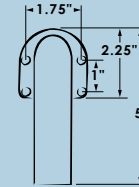

* For information on the customized screen printing, please contact ITC

Assist Handles

Straight IllumaGrip® Assist Handle

- Various lengths available - 13", 18", 24" & 34.75"
- 1.25" diameter acrylic features embedded highly reflective lines
- Available with brushed or highly polished end caps in 304 stainless steel
- Choose your handles lit or unlit
- Each end cap has four mounting holes
- Customized screen printing available*
- Pull testing exceeds 400 pounds
- Covered under patent # 6592240 & 7374319

This handle can be
LIGHTED

Handle Item #	A	B
86436-XX/YY-12	3.5"	13"
86436-XX/YY-18	8.5"	18"
86436-XX/YY-24	14.5"	24"
86436-XX/YY-34.75	25.25"	34.75"

Lighted Handle Options:

ITEM NUMBER	END CAPS	LENGTH	CASE QTY
86436-SS/CL-12	Polished Stainless	13"	12
86436-BS/CL-12	Brushed Stainless		
86436-SS/CL-18	Polished Stainless	18"	
86436-BS/CL-18	Brushed Stainless		
86436-SS/CL-24	Polished Stainless	24"	
86436-BS/CL-24	Brushed Stainless		
86436-SS/CL34.75	Polished Stainless	34.75"	
86436-BS/CL34.75	Brushed Stainless		